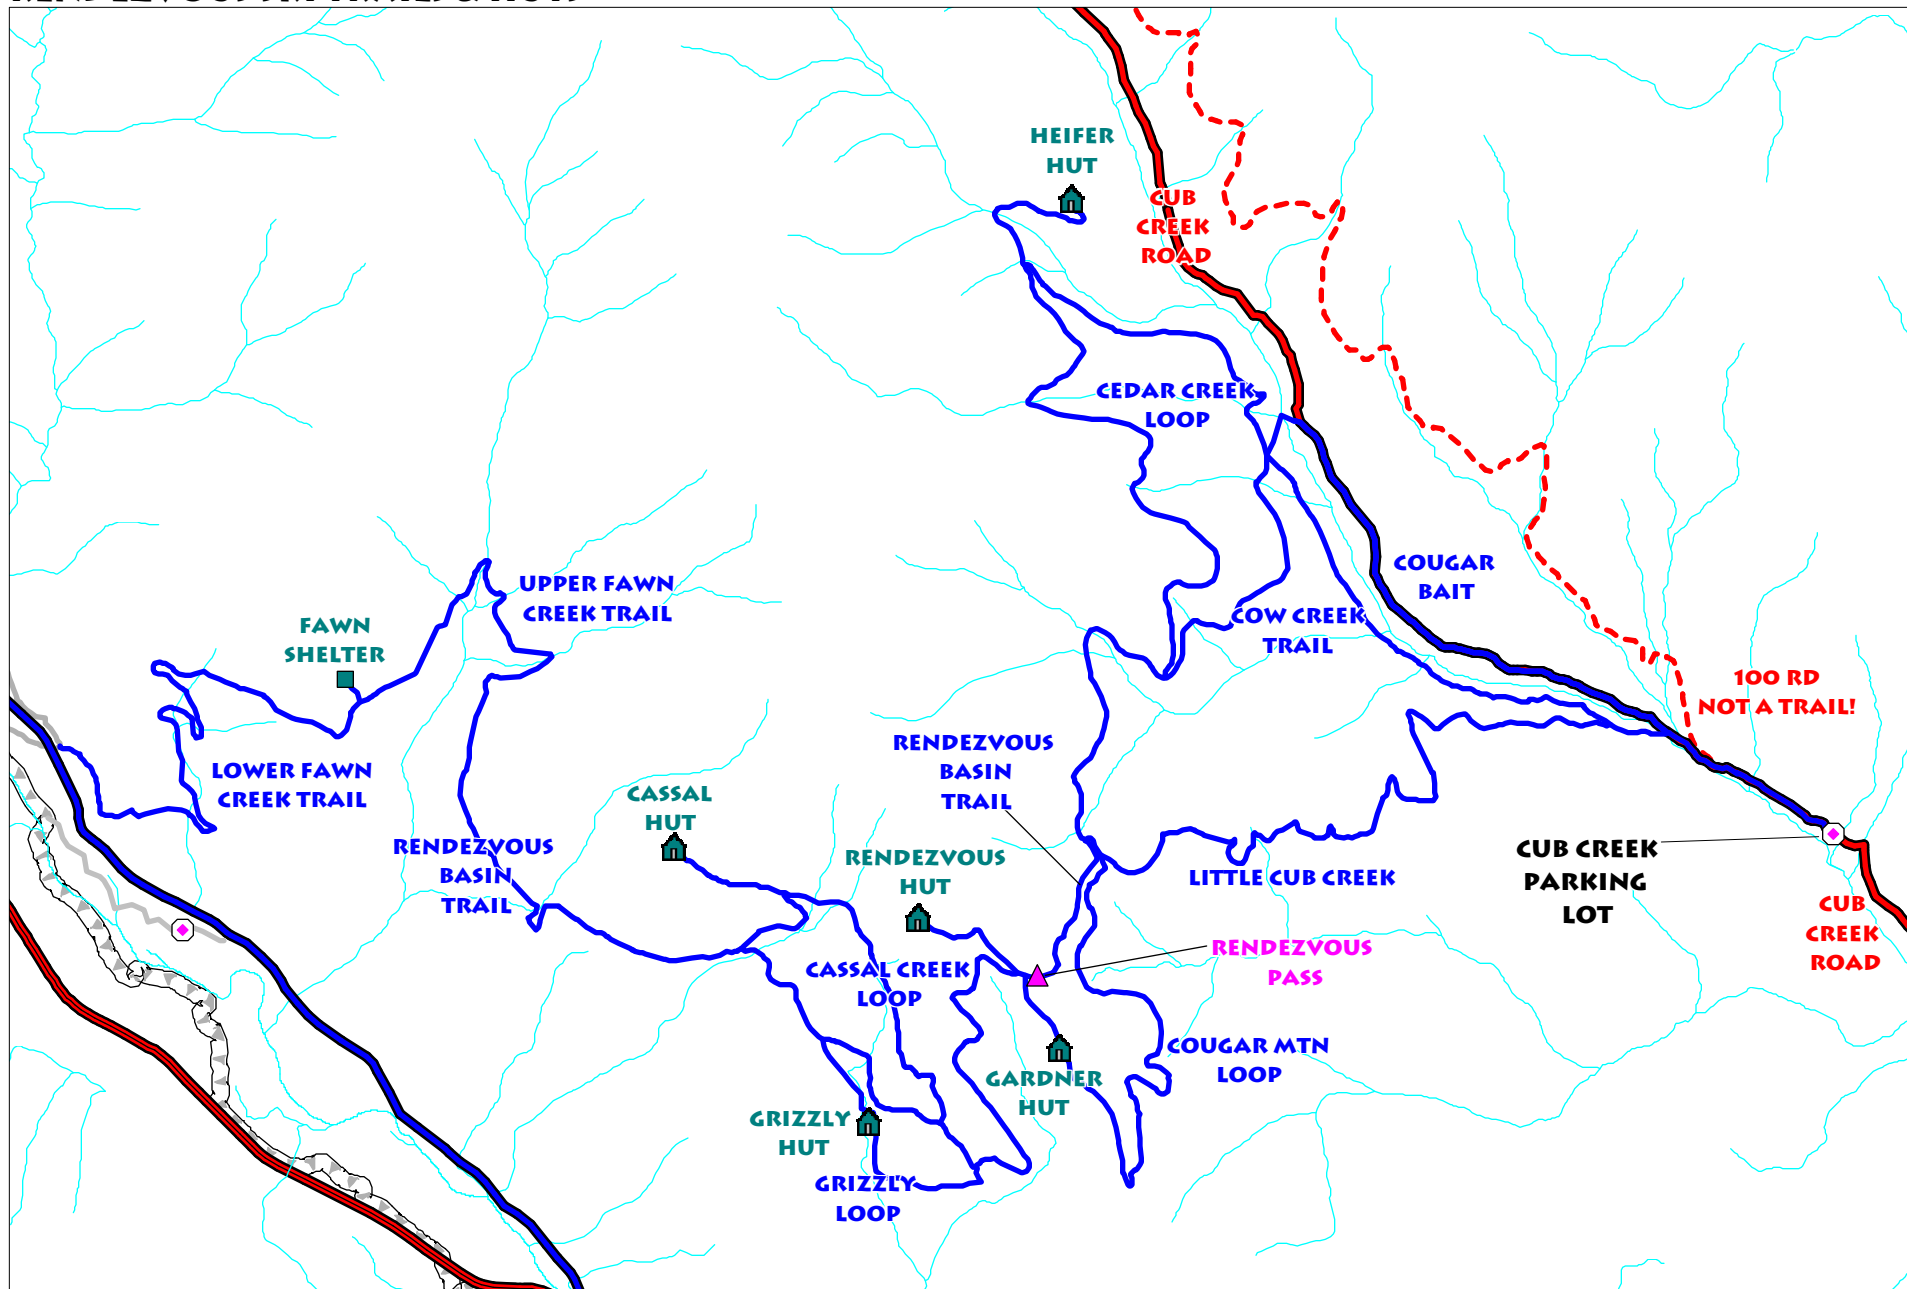

RENDEZVOUS SKI TRAILS & HUTS

SCALE: 1 INCH = 3,900 FEET

3/9/07